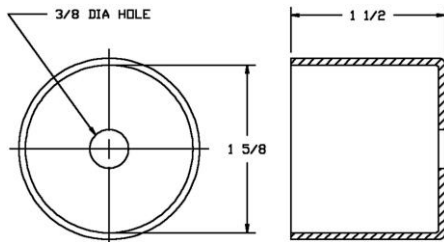

ACC09
Accessory
IP-67 Gasket

RSB1
Accessory
Rubber Electrical Insulating Boot

- Mounts to Back of Alarm
- Use with 48, 120, 250 Vac Alarms with Exposed Terminals