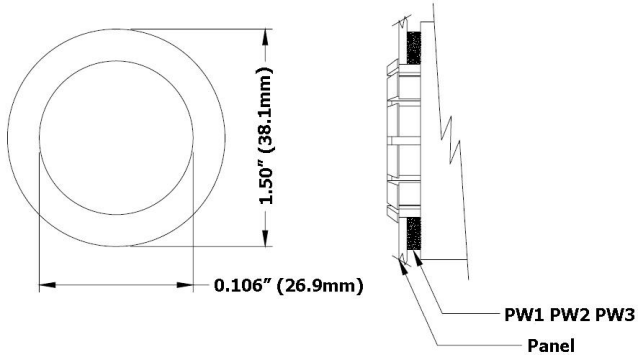

PW1, PW2, PW3
Accessory
Compression Washers

Part Number	Part Thickness	Panel Thickness
PW1	.063"	11-12GA (.125-.109)
PW2	.125"	13-17GA (.093-.056)
PW3	.187"	18-22GA (.050-.031)

Continued 

Stacklights- JT Series