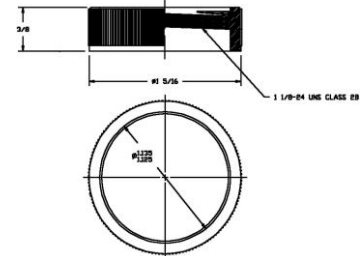

BNR1; CNR1; PNR1
Replacement

- BNR1- Black Aluminum
- CNR1- Clear Aluminum
- PNR1- Black Plastic

Continued →