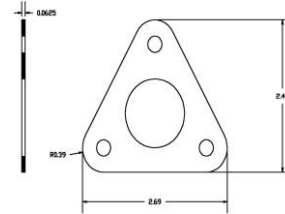

PW1, PW2, PW3
Accessory
Compression Washers

Part Number	Part Thickness	Panel Thickness
PW1	.063"	11-12GA (.125-.109)
PW2	.125"	13-17GA (.093-.056)
PW3	.187"	18-22GA (.050-.031)

Continued 

Stacklights- JT Series

Direct Mounting Replacement Parts

J-DIRECTMOUNTPIPE
 Replacement
 1/2" NPT Pipe- 28.6mm long

J-NUT
 Replacement
 Hex Nut for 1/2" NPT Pipe

Pole Mounting Replacement Parts

J-MOUNTINGBRACKET
 Replacement
 Bottom Bracket

J-GASKET
 Replacement
 Gasket for Bottom Bracket

J-POLE-E
 Replacement
 Black Electroplated Pole

J-POLE-S
 Replacement
 Stainless Steel Pole

Continued

Panel Lights

Gasket, Nut, & Washer Replacement List

Housing Style	Panel Hole Dia (mm)	Nut	Gasket	Washer
FL1M-6CJ-1	6 mm	LM6	FSQ6	N/A
FL1M-6CW-2	6 mm	LM6-2	N/A	N/A
FL1M-6FW-1	6 mm	LM6	FSQ6	MHDP6
FL1M-6SW-1	6 mm	LM6	FSQ6	MHDP6
FL1P-6QW-1	6 mm	N/A	N/A	N/A
FL1P-6QW-2	6 mm	N/A	N/A	N/A
FL1M-8CJ-2	8 mm	LM8	FSQ8	MHDP8
FL1M-8CJ-3	8 mm	LM8	FSQ8	MHDP8
FL1M-8CW-4	8 mm	LM8	FSQ8	MHDP8
FL1M-8FJ-2	8 mm	LM8	FSQ8	MHDP8
FL1M-8FW-1	8 mm	LM8	FSQ8	MHDP8
FL1M-8SJ-2	8 mm	LM8	FSQ8	MHDP8
FL1M-8SJ-3	8 mm	LM8	FSQ8	MHDP8
FL1M-8SW-1	8 mm	LM8	FSQ8	MHDP8
FL1P-8NJ-1	8 mm	LM8	FSQ8	FSQ8-1
FL1P-8NW-1	8 mm	LM8	FSQ8	FSQ8-1
FL1P-8QJ-2	8 mm	N/A	N/A	N/A
FL1P-8QW-1	8 mm	N/A	N/A	N/A
FL1P-8QW-2	8 mm	N/A	N/A	N/A
FL1P-10NJ-4	10 mm	LM10	N/A	N/A
FL1P-10NW-1	10 mm	LM10-1	N/A	N/A
FL1P-10NW-4	10 mm	LM10	N/A	N/A
FL1P-10QJ-1	10 mm	N/A	N/A	N/A
FL1P-10QW-1	10 mm	N/A	N/A	N/A
FL1M-12CA-1	12 mm	LM12	FSQ12	N/A
FL1M-12CJ-1	12 mm	LM12	FSQ12	MHDP12
FL1M-12CW-1	12 mm	LM12	FSQ12	MHDP12
FL1M-12FW-1	12 mm	LM12	FSQ12	MHDP12
FL1M-12SJ-1	12 mm	LM12	FSQ12	MHDP12
FL1M-12SW-1	12 mm	LM12	FSQ12	MHDP12
FL1P-12QJ-1	12 mm	N/A	N/A	N/A
FL1P-12NJ-1	12 mm	SLLM12	N/A	N/A
FL1P-12QW-1	12 mm	N/A	N/A	N/A
FL1P-12QW-2	12.5 mm	N/A	N/A	N/A
FL1P-16NJ-1	16 mm	SLLM16	SLQ16	N/A
FL1P-22NA-1	22 mm	SLLM22	SLQ22	N/A