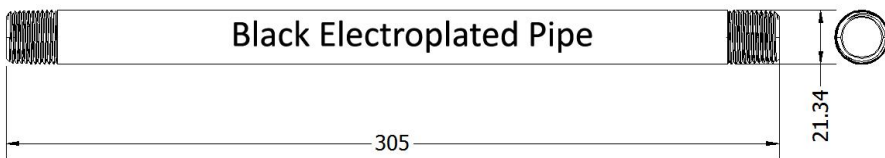

Direct Mounting Replacement Parts

J-DIRECTMOUNTPIPE
 Replacement
 1/2" NPT Pipe- 28.6mm long

J-NUT
 Replacement
 Hex Nut for 1/2" NPT Pipe

Pole Mounting Replacement Parts

J-MOUNTINGBRACKET
 Replacement
 Bottom Bracket

J-GASKET
 Replacement
 Gasket for Bottom Bracket

J-POLE-E
 Replacement
 Black Electroplated Pole

J-POLE-S
 Replacement
 Stainless Steel Pole

Continued

Panel Lights

Gasket, Nut, & Washer Replacement List

Housing Style	Panel Hole Dia (mm)	Nut	Gasket	Washer
FL1M-6CJ-1	6 mm	LM6	FSQ6	N/A
FL1M-6CW-2	6 mm	LM6-2	N/A	N/A
FL1M-6FW-1	6 mm	LM6	FSQ6	MHDP6
FL1M-6SW-1	6 mm	LM6	FSQ6	MHDP6
FL1P-6QW-1	6 mm	N/A	N/A	N/A
FL1P-6QW-2	6 mm	N/A	N/A	N/A
FL1M-8CJ-2	8 mm	LM8	FSQ8	MHDP8
FL1M-8CJ-3	8 mm	LM8	FSQ8	MHDP8
FL1M-8CW-4	8 mm	LM8	FSQ8	MHDP8
FL1M-8FJ-2	8 mm	LM8	FSQ8	MHDP8
FL1M-8FW-1	8 mm	LM8	FSQ8	MHDP8
FL1M-8SJ-2	8 mm	LM8	FSQ8	MHDP8
FL1M-8SJ-3	8 mm	LM8	FSQ8	MHDP8
FL1M-8SW-1	8 mm	LM8	FSQ8	MHDP8
FL1P-8NJ-1	8 mm	LM8	FSQ8	FSQ8-1
FL1P-8NW-1	8 mm	LM8	FSQ8	FSQ8-1
FL1P-8QJ-2	8 mm	N/A	N/A	N/A
FL1P-8QW-1	8 mm	N/A	N/A	N/A
FL1P-8QW-2	8 mm	N/A	N/A	N/A
FL1P-10NJ-4	10 mm	LM10	N/A	N/A
FL1P-10NW-1	10 mm	LM10-1	N/A	N/A
FL1P-10NW-4	10 mm	LM10	N/A	N/A
FL1P-10QJ-1	10 mm	N/A	N/A	N/A
FL1P-10QW-1	10 mm	N/A	N/A	N/A
FL1M-12CA-1	12 mm	LM12	FSQ12	N/A
FL1M-12CJ-1	12 mm	LM12	FSQ12	MHDP12
FL1M-12CW-1	12 mm	LM12	FSQ12	MHDP12
FL1M-12FW-1	12 mm	LM12	FSQ12	MHDP12
FL1M-12SJ-1	12 mm	LM12	FSQ12	MHDP12
FL1M-12SW-1	12 mm	LM12	FSQ12	MHDP12
FL1P-12QJ-1	12 mm	N/A	N/A	N/A
FL1P-12NJ-1	12 mm	SLLM12	N/A	N/A
FL1P-12QW-1	12 mm	N/A	N/A	N/A
FL1P-12QW-2	12.5 mm	N/A	N/A	N/A
FL1P-16NJ-1	16 mm	SLLM16	SLQ16	N/A
FL1P-22NA-1	22 mm	SLLM22	SLQ22	N/A