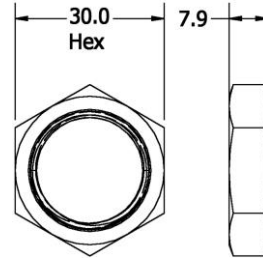

PW1, PW2, PW3
Accessory
Compression Washers

Part Number	Part Thickness	Panel Thickness
PW1	.063"	11-12GA (.125-.109)
PW2	.125"	13-17GA (.093-.056)
PW3	.187"	18-22GA (.050-.031)

Continued 

Stacklights- JT Series

Direct Mounting Replacement Parts

J-DIRECTMOUNTPIPE
 Replacement
 1/2" NPT Pipe- 28.6mm long

J-NUT
 Replacement
 Hex Nut for 1/2" NPT Pipe

Pole Mounting Replacement Parts

J-MOUNTINGBRACKET
 Replacement
 Bottom Bracket