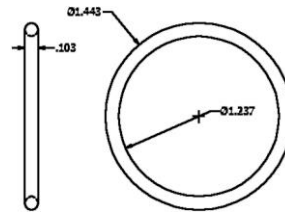

ACC09
Accessory
IP-67 Gasket

RSB1
Accessory
Rubber Electrical Insulating Boot

- Mounts to Back of Alarm
- Use with 48, 120, 250 Vac Alarms with Exposed Terminals