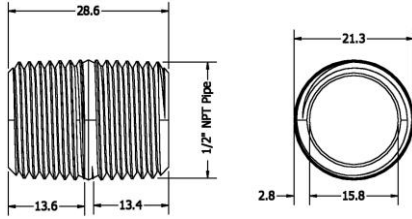

Stacklights- JT Series

Direct Mounting Replacement Parts

J-DIRECTMOUNTPIPE
Replacement
1/2" NPT Pipe- 28.6mm long