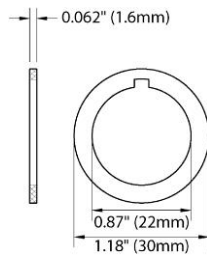

22MMPLUG-2
Replacement
2 Prong Plug

22MMNUT
Replacement
Black Plastic Nut

22MMPLUG-4
Replacement
4 Prong Plug

Continued →

30mm Panel Alarms

SC, SCE, SCH, SCL, VSB Series

ACC01
Accessory
Aluminum Bracket
External Mounting

Direct Mounting Replacement Parts

J-DIRECTMOUNTPIPE
 Replacement
 1/2" NPT Pipe- 28.6mm long

J-NUT
 Replacement
 Hex Nut for 1/2" NPT Pipe

Pole Mounting Replacement Parts

J-MOUNTINGBRACKET
 Replacement
 Bottom Bracket