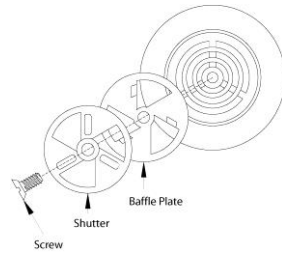

Product APPLICATION Guide

MSS, MSR, MSO, MSE, SBS, & SBT Series

ACC12

Neoprene Gasket with Adhesive to Stick to the Top of the Buzzer to Seal to the Back of Panel

22mm Panel Alarms (ZA & ZT Series)

22MMGASKET
Replacement
NEMA Gasket

22MMPLUG-2
Replacement
2 Prong Plug

22MMNUT
Replacement
Black Plastic Nut

22MMPLUG-4
Replacement
4 Prong Plug

Continued →

30mm Panel Alarms

SC, SCE, SCH, SCL, VSB Series

ACC01
Accessory
Aluminum Bracket
External Mounting

ACC03
Accessory
NEMA Gasket
3R, 4X, 12; IP-66

SCVC
Accessory
Manual Sound Baffle
Mounts on Front Grille

ACC09
Accessory
IP-67 Gasket

RSB1
Accessory
Rubber Electrical Insulating Boot

- Mounts to Back of Alarm
- Use with 48, 120, 250 Vac Alarms with Exposed Terminals