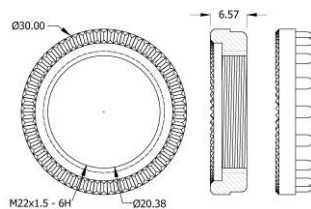

Product APPLICATION Guide

MSS, MSR, MSO, MSE, SBS, & SBT Series

ACC12

Neoprene Gasket with Adhesive to Stick to the Top of the Buzzer to Seal to the Back of Panel

22mm Panel Alarms (ZA & ZT Series)

22MMGASKET
Replacement
NEMA Gasket

22MMPLUG-2
Replacement
2 Prong Plug

22MMNUT
Replacement
Black Plastic Nut

22MMPLUG-4
Replacement
4 Prong Plug

Continued →

30mm Panel Alarms

SC, SCE, SCH, SCL, VSB Series

ACC01
Accessory
Aluminum Bracket
External Mounting