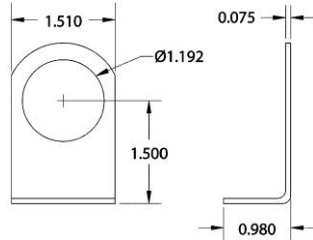

22MMPLUG-2
Replacement
2 Prong Plug

22MMNUT
Replacement
Black Plastic Nut

22MMPLUG-4
Replacement
4 Prong Plug

Continued →

30mm Panel Alarms

SC, SCE, SCH, SCL, VSB Series

ACC01
Accessory
Aluminum Bracket
External Mounting