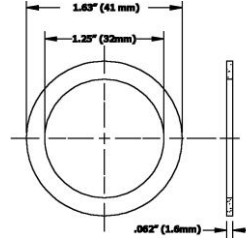

ACC03
Accessory
NEMA Gasket
3R, 4X, 12; IP-66