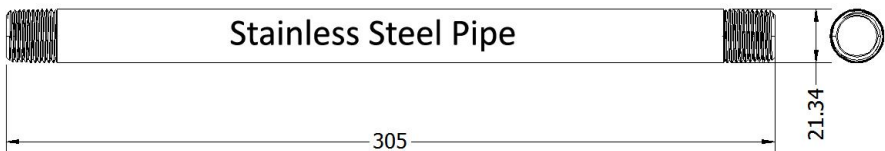

Direct Mounting Replacement Parts

J-DIRECTMOUNTPIPE
 Replacement
 1/2" NPT Pipe- 28.6mm long

J-NUT
 Replacement
 Hex Nut for 1/2" NPT Pipe

Pole Mounting Replacement Parts

J-MOUNTINGBRACKET
 Replacement
 Bottom Bracket

J-GASKET
 Replacement
 Gasket for Bottom Bracket

J-POLE-E
 Replacement
 Black Electroplated Pole

J-POLE-S
 Replacement
 Stainless Steel Pole

Continued

Panel Lights

Gasket, Nut, & Washer Replacement List

Housing Style	Panel Hole Dia (mm)	Nut	Gasket	Washer
FL1M-6CJ-1	6 mm	LM6	FSQ6	N/A
FL1M-6CW-2	6 mm	LM6-2	N/A	N/A
FL1M-6FW-1	6 mm	LM6	FSQ6	MHDP6
FL1M-6SW-1	6 mm	LM6	FSQ6	MHDP6
FL1P-6QW-1	6 mm	N/A	N/A	N/A
FL1P-6QW-2	6 mm	N/A	N/A	N/A
FL1M-8CJ-2	8 mm	LM8	FSQ8	MHDP8
FL1M-8CJ-3	8 mm	LM8	FSQ8	MHDP8
FL1M-8CW-4	8 mm	LM8	FSQ8	MHDP8
FL1M-8FJ-2	8 mm	LM8	FSQ8	MHDP8
FL1M-8FW-1	8 mm	LM8	FSQ8	MHDP8
FL1M-8SJ-2	8 mm	LM8	FSQ8	MHDP8
FL1M-8SJ-3	8 mm	LM8	FSQ8	MHDP8
FL1M-8SW-1	8 mm	LM8	FSQ8	MHDP8
FL1P-8NJ-1	8 mm	LM8	FSQ8	FSQ8-1
FL1P-8NW-1	8 mm	LM8	FSQ8	FSQ8-1
FL1P-8QJ-2	8 mm	N/A	N/A	N/A
FL1P-8QW-1	8 mm	N/A	N/A	N/A
FL1P-8QW-2	8 mm	N/A	N/A	N/A
FL1P-10NJ-4	10 mm	LM10	N/A	N/A
FL1P-10NW-1	10 mm	LM10-1	N/A	N/A
FL1P-10NW-4	10 mm	LM10	N/A	N/A
FL1P-10QJ-1	10 mm	N/A	N/A	N/A
FL1P-10QW-1	10 mm	N/A	N/A	N/A
FL1M-12CA-1	12 mm	LM12	FSQ12	N/A
FL1M-12CJ-1	12 mm	LM12	FSQ12	MHDP12
FL1M-12CW-1	12 mm	LM12	FSQ12	MHDP12
FL1M-12FW-1	12 mm	LM12	FSQ12	MHDP12
FL1M-12SJ-1	12 mm	LM12	FSQ12	MHDP12
FL1M-12SW-1	12 mm	LM12	FSQ12	MHDP12
FL1P-12QJ-1	12 mm	N/A	N/A	N/A
FL1P-12NJ-1	12 mm	SLLM12	N/A	N/A
FL1P-12QW-1	12 mm	N/A	N/A	N/A
FL1P-12QW-2	12.5 mm	N/A	N/A	N/A
FL1P-16NJ-1	16 mm	SLLM16	SLQ16	N/A
FL1P-22NA-1	22 mm	SLLM22	SLQ22	N/A