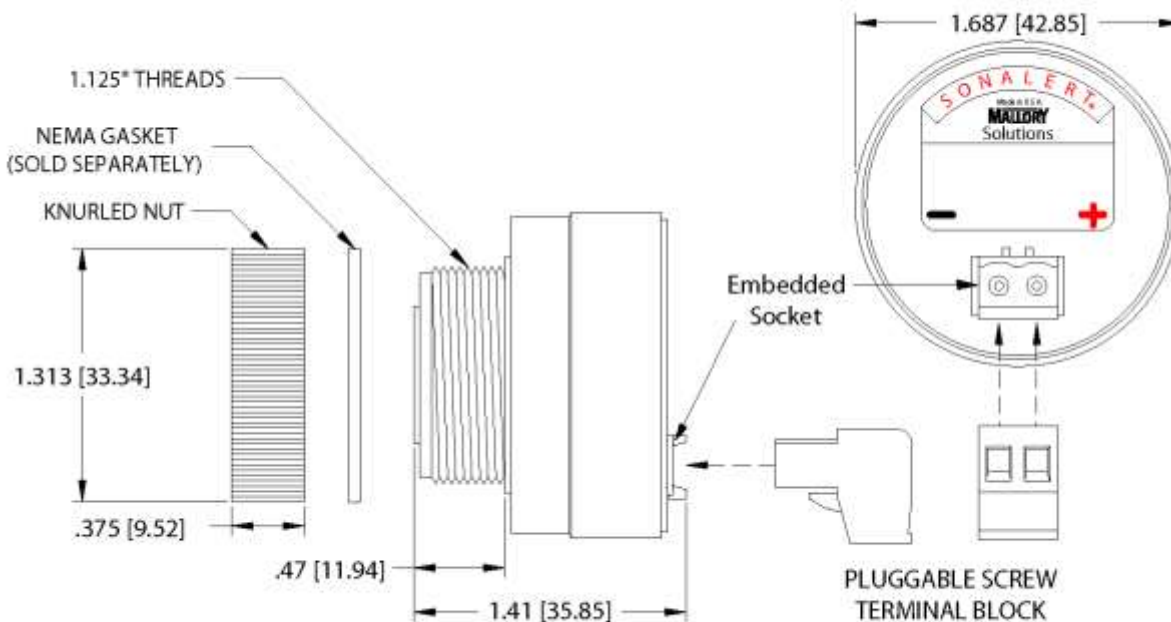

Product APPLICATION Guide

30 mm Panel Mount Alarms Terminal Block Termination

KEY FEATURES:

- New Audible Sounds; 3 kHz Freq.
- Operating Voltage Levels from 6 Vdc to 120 Vac
- Sound Levels Up to 105 dB
- -40°C to 85°C Temperature Rating
- cUL Approved; RoHS Compliant
- NEMA 3R/4X/12, CSA C22.2 No. 94, and IP-66 (Order with P/N ACC03)
- New Termination System:
 - Finger Proof Safe Handling
 - Prevents Shock & Shorting
 - Saves Assembly Time & Labor