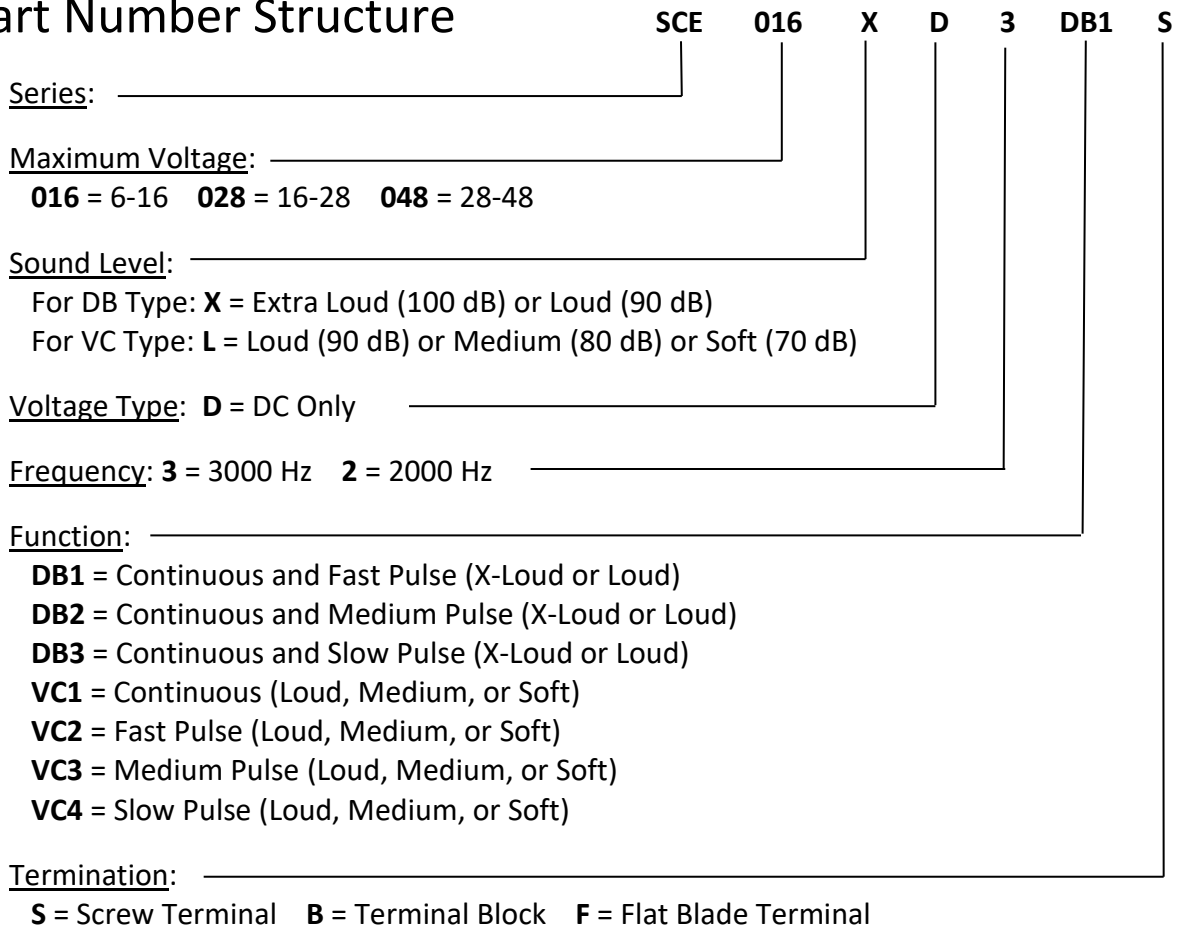

SPECIFICATIONS:

Operating Voltages: 12 Vdc (9 to 16 Vdc)
24 Vdc (16 to 28 Vdc)
48 Vdc (28 to 48 Vdc)
Max Current: 40 mA
Panel Hole Size: 30 mm up to 1.25"
Part Size: 1.90" x 0.81" (2 kHz)
1.69" x 0.81" (3 kHz)
UL File No.: NKCR2.E478987
CUL File No.: NKCR8.E478987

Sounds Available: Continuous, Fast Pulse, Medium Pulse, and Slow Pulse
Terminations: Screw Terminals; Terminal Block, or Flat Blade Terminals
Temperature Rating: -40 to 85 C (Operating/Storage)
Waterproof Rating: NEMA 3R/4X/12, CSA 22.2 No. 94 & IP-66 (order with P/N ACC03)
Other Sound Needs: Contact Mallory at 317-612-1000 or info@mspindy.com

Part Numbering System
30mm Alarms with Electronic Volume Control

Part Number Structure

Notes: All alarms come with an additional 2 control wires. See the individual data sheet on how to connect the control wires to activate the different sounds and sound levels.

Fast Pulse = 10 pps; Medium Pulse = 5 pps; Slow Pulse = 1 pps