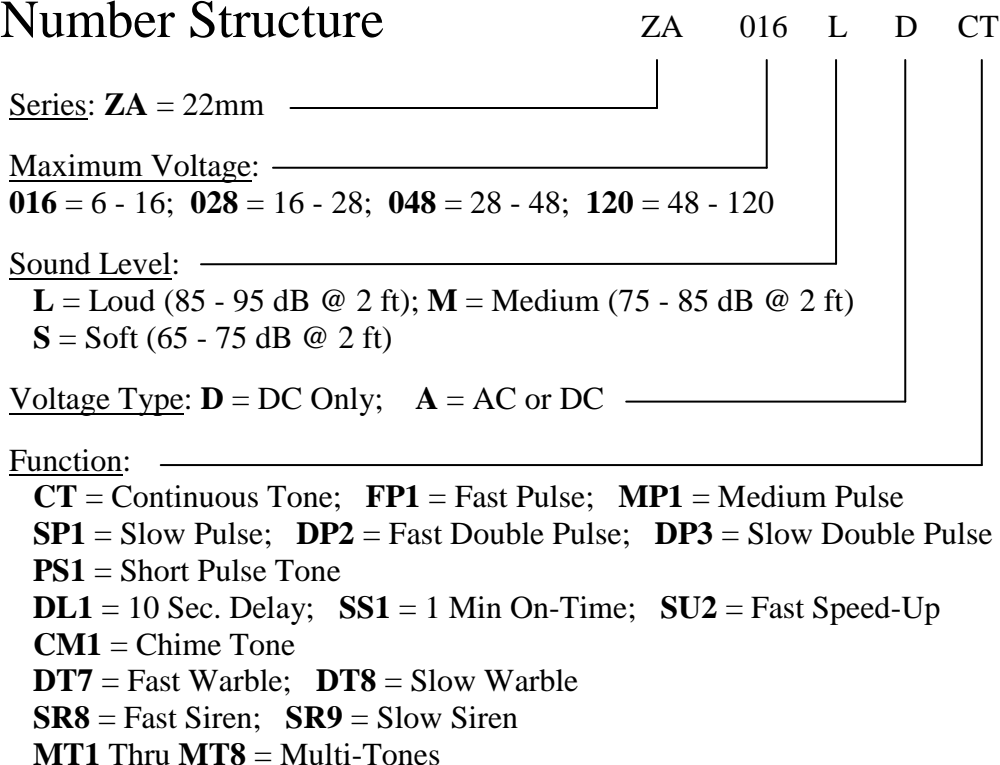

Product APPLICATION Guide

22mm Panel Alarms with Terminal Block

KEY FEATURES:

- Fits Standard 22mm Panel Hole
- Voltages from 6 Vdc to 120 Vac
- Sound Levels up to 95 dB @ 2 ft.
- cUL Approved; RoHS Compliant
- NEMA 3R/4X/12; IP-66
- CSA C22.2 No. 94
- Terminal Block Termination:
 - Finger Proof Safe Handling
 - Prevents Shock & Shorting
 - Saves Assembly Time & Labor

Continued →

Part Number Structure

Sound Descriptions

- Continuous Tone: Constant tone until voltage is removed
- Fast Pulse Tone: 10 pulses per second
- Medium Pulse Tone: 5 pulses per second
- Slow Pulse Tone: 1 pulse per second
- Fast Double Pulse Tone: 1 double beep every half second
- Slow Double Pulse Tone: 1 double beep every 2 seconds
- Short Pulse Tone: 1 beep per second (on for 0.1 sec / off for 0.9 sec)
- 10 Sec. Delay: Wait 10 seconds before issuing continuous tone
- 1 Min On-Time: Issue continuous tone for 1 minute and then turn off
- Fast Speed-Up: Over 30 sec's, speed up from 1 beep per 2 sec's to 8 beeps per sec
- Chime Tone: Repeating chime sound at 1 chime every three seconds
- Fast Warble: Alternate between two frequencies at 7 warbles per second
- Slow Warble: Alternate between two frequencies at 1.5 warbles per second
- Fast Siren: Sweeping siren sound at 5 sweeps per second
- Slow Siren: Sweeping siren sound at 2 sweeps per second
- Multi-Tone: Four different tones in one package. See below table for list of sounds.