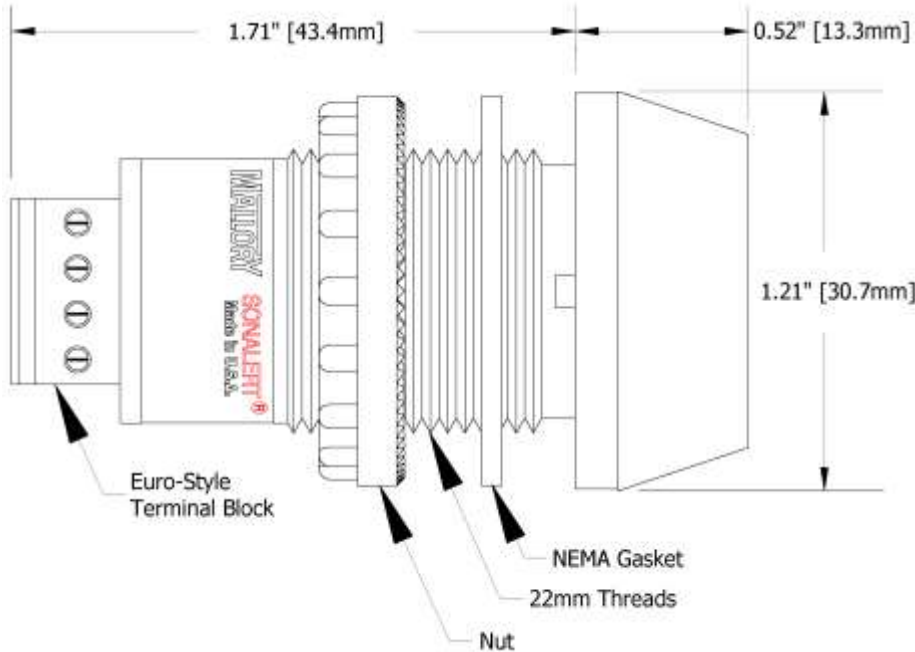

Product APPLICATION Guide

22mm Panel Alarms with Terminal Block

KEY FEATURES:

- Fits Standard 22mm Panel Hole
- Voltages from 6 Vdc to 120 Vac
- Sound Levels up to 95 dB @ 2 ft.
- cUL Approved; RoHS Compliant
- NEMA 3R/4X/12; IP-66
- CSA C22.2 No. 94
- Terminal Block Termination:
 - Finger Proof Safe Handling
 - Prevents Shock & Shorting
 - Saves Assembly Time & Labor

Continued →

Part Number Structure

Sound Descriptions

- Continuous Tone: Constant tone until voltage is removed
- Fast Pulse Tone: 10 pulses per second
- Medium Pulse Tone: 5 pulses per second
- Slow Pulse Tone: 1 pulse per second
- Fast Double Pulse Tone: 1 double beep every half second
- Slow Double Pulse Tone: 1 double beep every 2 seconds
- Short Pulse Tone: 1 beep per second (on for 0.1 sec / off for 0.9 sec)
- 10 Sec. Delay: Wait 10 seconds before issuing continuous tone
- 1 Min On-Time: Issue continuous tone for 1 minute and then turn off
- Fast Speed-Up: Over 30 sec's, speed up from 1 beep per 2 sec's to 8 beeps per sec
- Chime Tone: Repeating chime sound at 1 chime every three seconds
- Fast Warble: Alternate between two frequencies at 7 warbles per second
- Slow Warble: Alternate between two frequencies at 1.5 warbles per second
- Fast Siren: Sweeping siren sound at 5 sweeps per second
- Slow Siren: Sweeping siren sound at 2 sweeps per second
- Multi-Tone: Four different tones in one package. See below table for list of sounds.