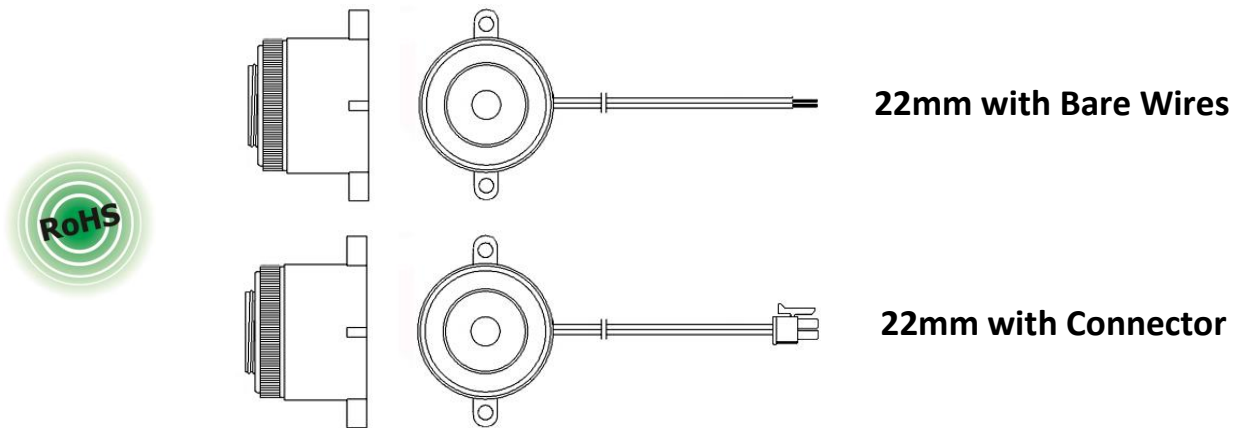

## 22mm with Wires- Continuous Tone

RoHS Part No.	Sound Level @ 12Vdc @ 1 ft (30 cm)	Freq. (Hz)	Operating Voltage	Current @ 12 Vdc (mA)	Size Dia x Len (mm)	Termination Type
PK-20A35EWQ	95	3500	3-24 Vdc	10	28 x 25	2 Bare Wires
PK-20A35EWQ-MX	95	3500	3-24 Vdc	10	28 x 25	Connector
PK-20A35EWQ-24V	95	3500	12-28 Vdc	20	28 x 25	2 Bare Wires
PK-20A35EWQ-24V-MX	95	3500	12-28 Vdc	20	28 x 25	Connector

### Notes:

- Flange Holes are 3 mm in Diameter, and the holes are 33.5 mm c/c.
- Wire length is 150 mm.
- For “-MX” models, the connector is Molex Micro-Fit 3.0 P/N 43025-0200. Use mating connector P/N 43020-0201.

## 22mm with Wires- Fast & Slow Pulse Tone

RoHS Part No.	Sound Level @ 12Vdc @ 1 ft (30 cm)	Freq. (Hz)	Operating Voltage	Current @ 12 Vdc (mA)	Size Dia x Len (mm)	Termination Type
<b>Fast Pulse Tone (3 pps)</b>						
PF-20A35EWQ	95	3500	3-24 Vdc	10	28 x 25	2 Bare Wires
PF-20A35EWQ-MX	95	3500	3-24 Vdc	10	28 x 25	Connector
<b>Slow Pulse Tone (1.2 pps)</b>						
PL-20A35EWQ	95	3500	3-24 Vdc	10	28 x 25	2 Bare Wires
PL-20A35EWQ-MX	95	3500	3-24 Vdc	10	28 x 25	Connector

## 22mm with Wires- Dual Tone

RoHS Part No.	Sound Level @ 12Vdc @ 1 ft (30 cm)	Freq. (Hz)	Operating Voltage	Current @ 12 Vdc (mA)	Size Dia x Len (mm)	Termination Type
<b>Continuous or Fast Pulse Tone (3 pps)</b>						
PFD-20A35EWQ	95	3500	3-24 Vdc	10	28 x 25	3 Bare Wires
PFD-20A35EWQ-MX	95	3500	3-24 Vdc	10	28 x 25	Connector
<b>Continuous or Slow Pulse Tone (1.2 pps)</b>						
PLD-20A35EWQ	95	3500	3-24 Vdc	10	28 x 25	3 Bare Wires
PLD-20A35EWQ-MX	95	3500	3-24 Vdc	10	28 x 25	Connector